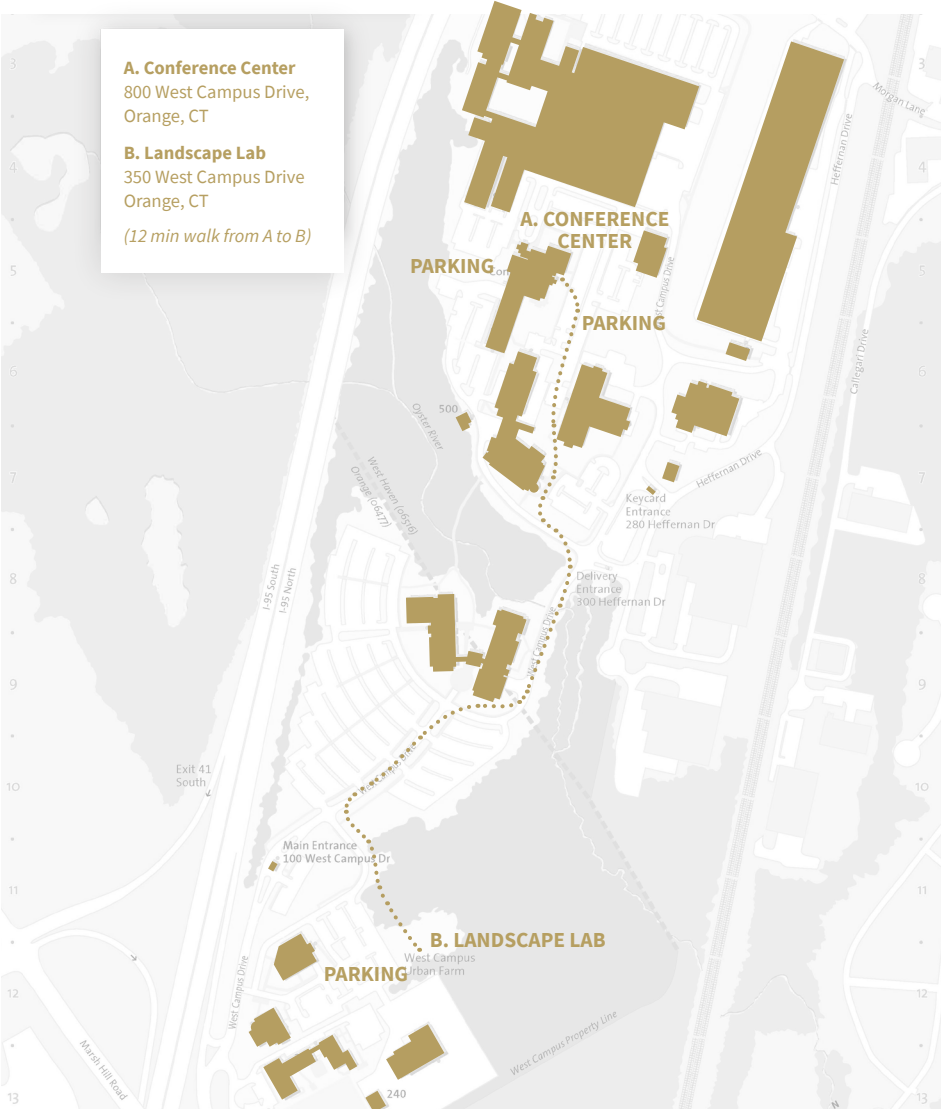

Yale West Campus Map

A. Conference Center
800 West Campus Drive,
Orange, CT

B. Landscape Lab
350 West Campus Drive
Orange, CT

(12 min walk from A to B)

A. CONFERENCE CENTER

PARKING

PARKING

B. LANDSCAPE LAB

West Campus
Urban Farm

PARKING

Main Entrance
100 West Campus Dr

Keycard Entrance
280 Heffernan Dr

Delivery Entrance
300 Heffernan Dr

Exit 41
South

West Hill Road

Orange River

West Campus (655-6)
Orange (656-7)

West Campus Drive

West Campus Drive

West Campus Property Line

Heffernan Drive

Colliger Drive

Morgan Lane

500